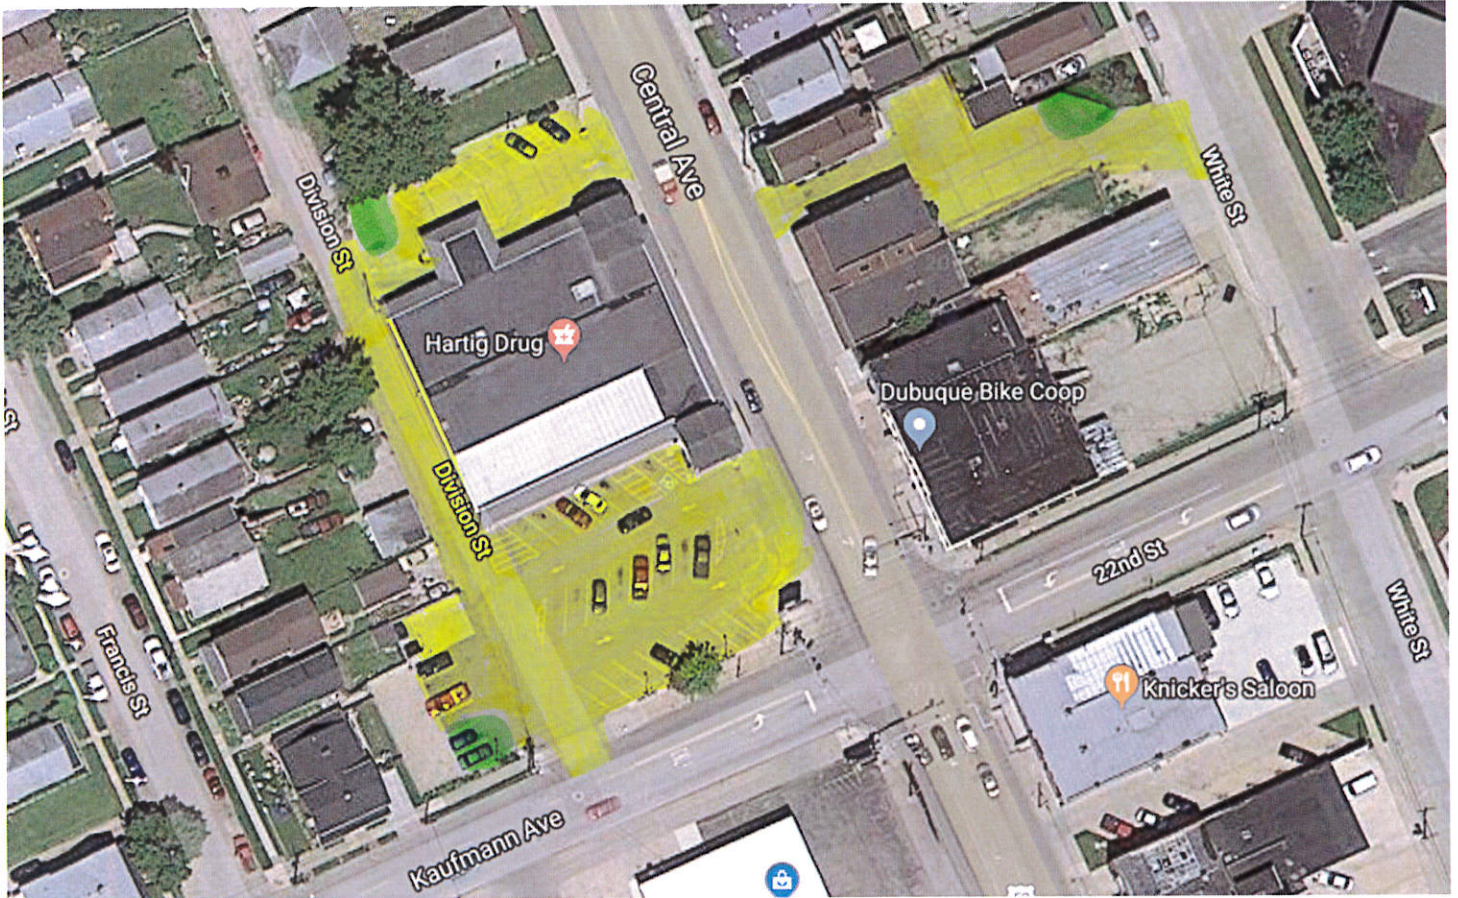

Hartig Central

Completion Time: 5:00 AM

2225 Central Avenue

Dubuque, Ia

Yellow = Areas that need to be plowed

Green = Snow pile locations