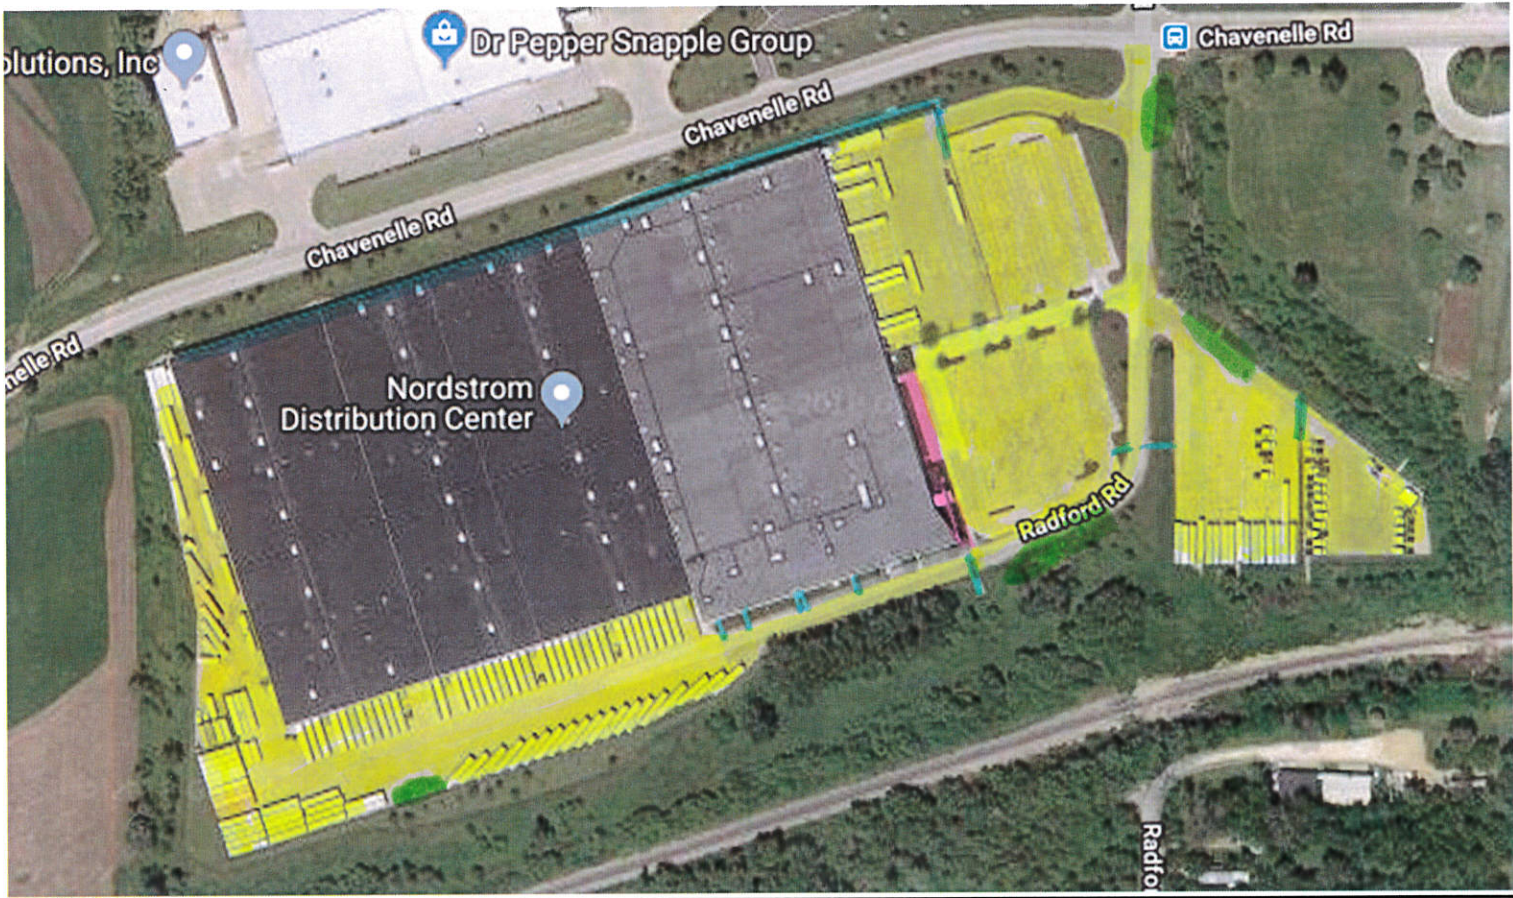

Nordstrom

Completion Time: 4:00 AM

5050 Chavenelle Road

Dubuque, Ia

Yellow= Areas that need to be plowed

Green= Snow pile locations

Pink= Keeping accounts open sidewalks

Blue= Final cleanup sidewalks

Sidewalks must be cleared at this site.