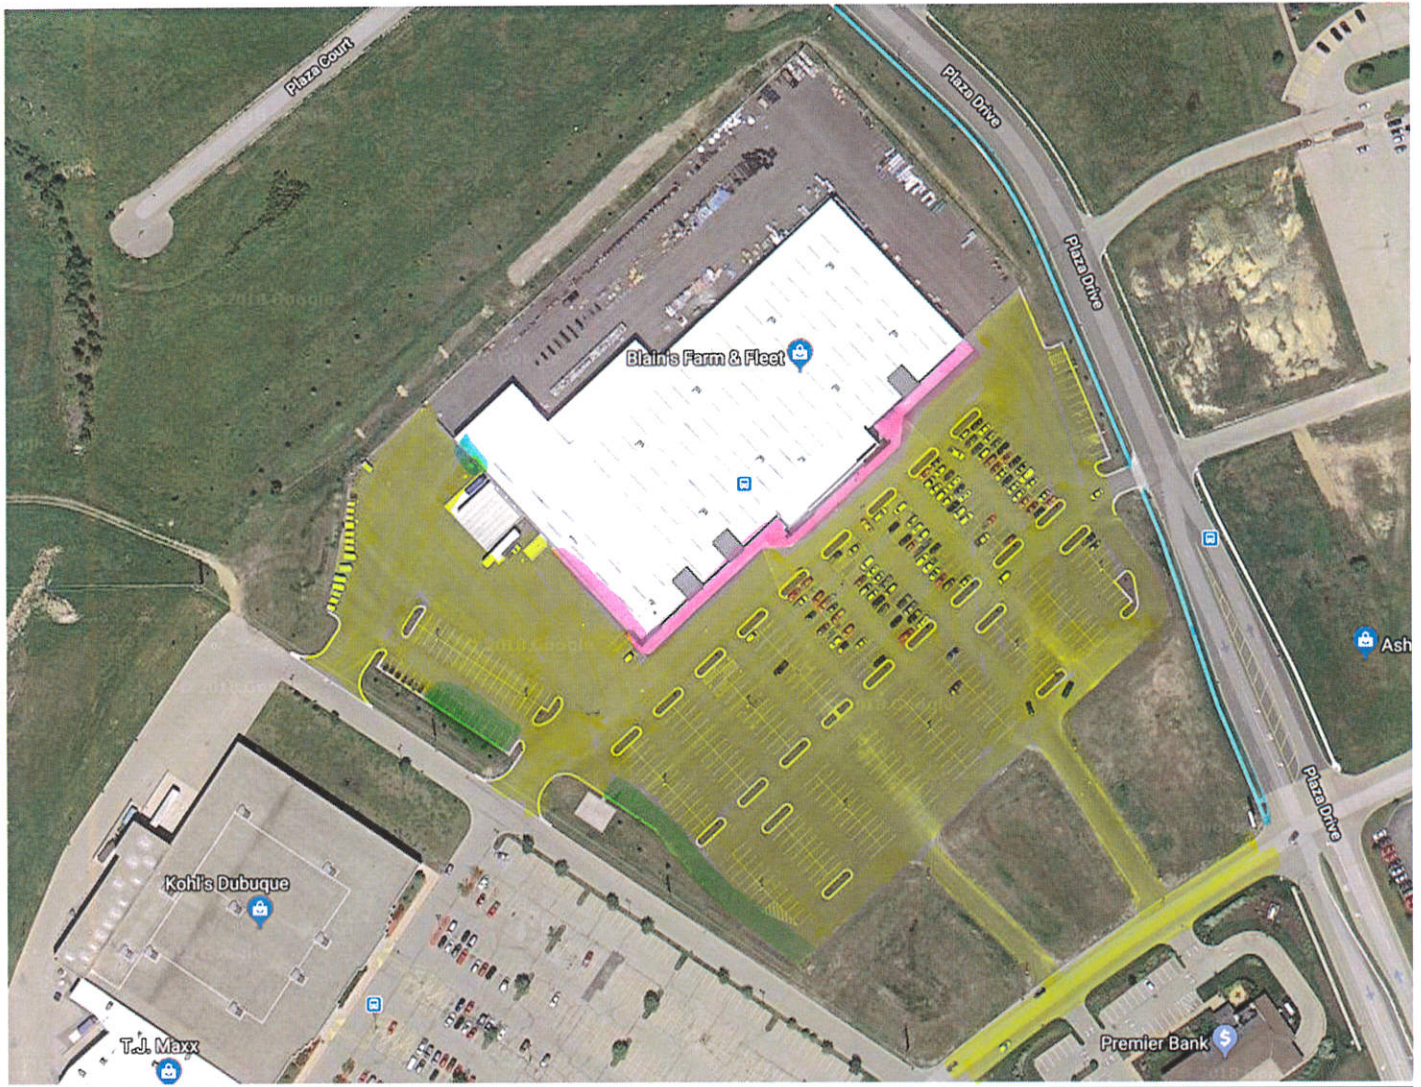

Blaines Farm & Fleet

Completion Time: 7:00 AM

2675 IA 32

Dubuque, Ia

Yellow= Areas that need to be plowed

Green= Snow pile locations

Pink= Keeping accounts open sidewalks

Blue= Final cleanup sidewalks

Sidewalks must be cleared at this site.