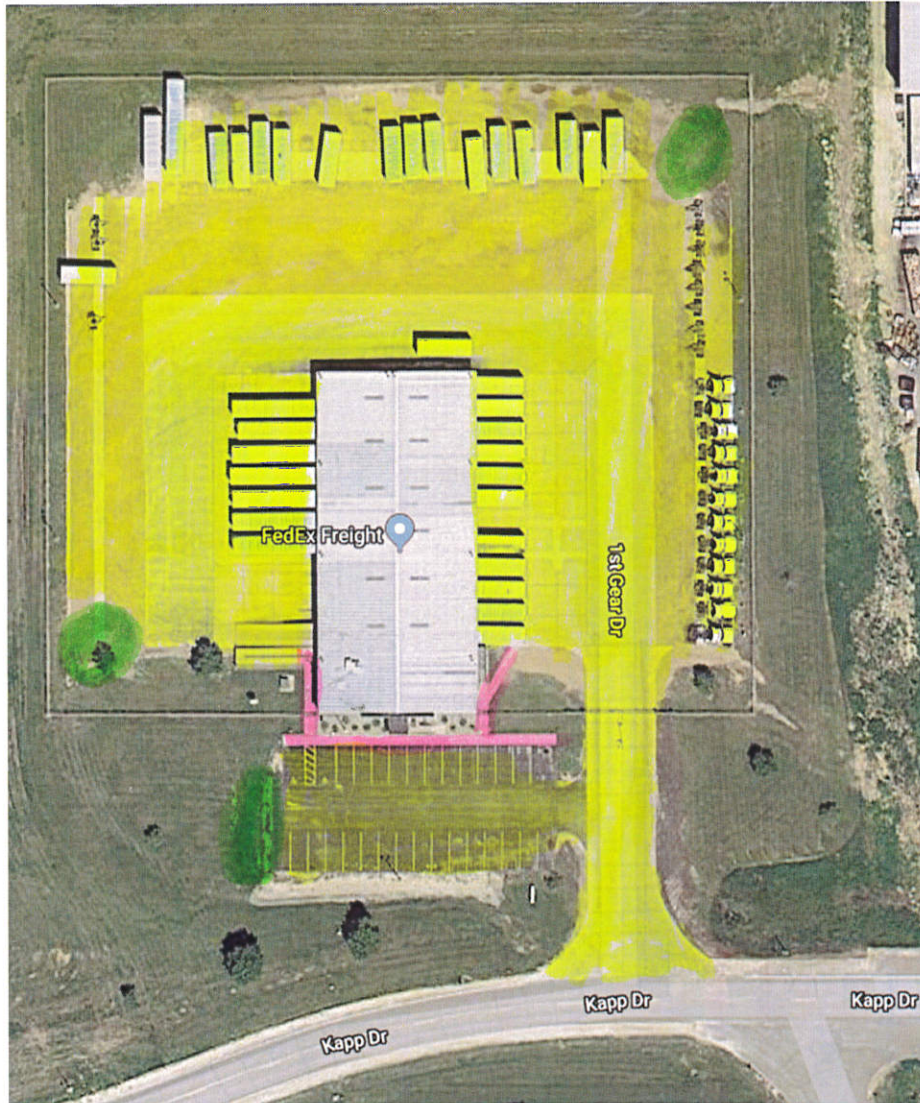

# FedEx Peosta

Completion Time: 5:00 AM

8955 Kapp Drive

Peosta, Ia

**Yellow**= Areas that need to be plowed

**Green**= Snow pile locations

**Pink**= Keeping accounts open sidewalks

**Blue**= Final cleanup sidewalks

Sidewalks must be cleared at this site.