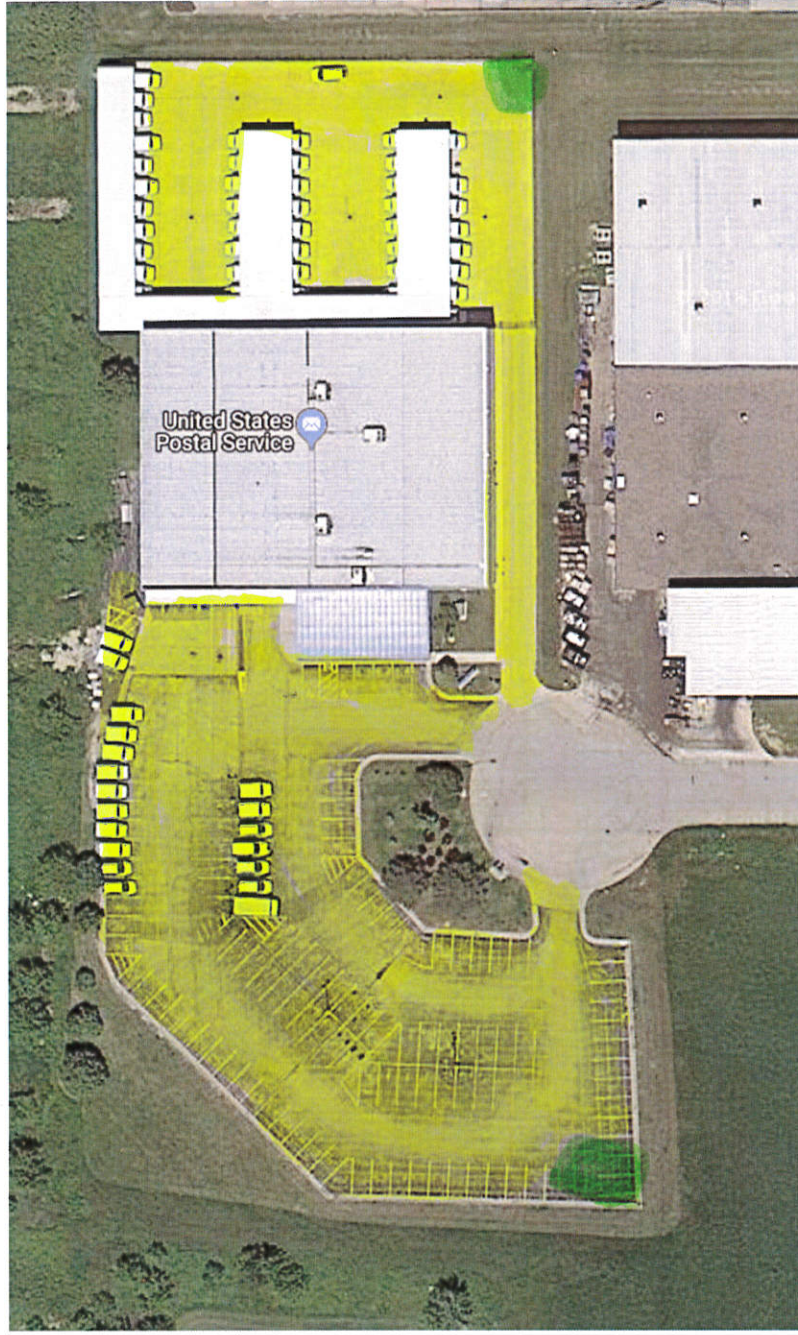

Post Office Futuro

Completion Time: 4:30 AM

4555 Futuro Court

Dubuque, Ia

Yellow= Areas that need to be plowed

Green= Snow pile locations