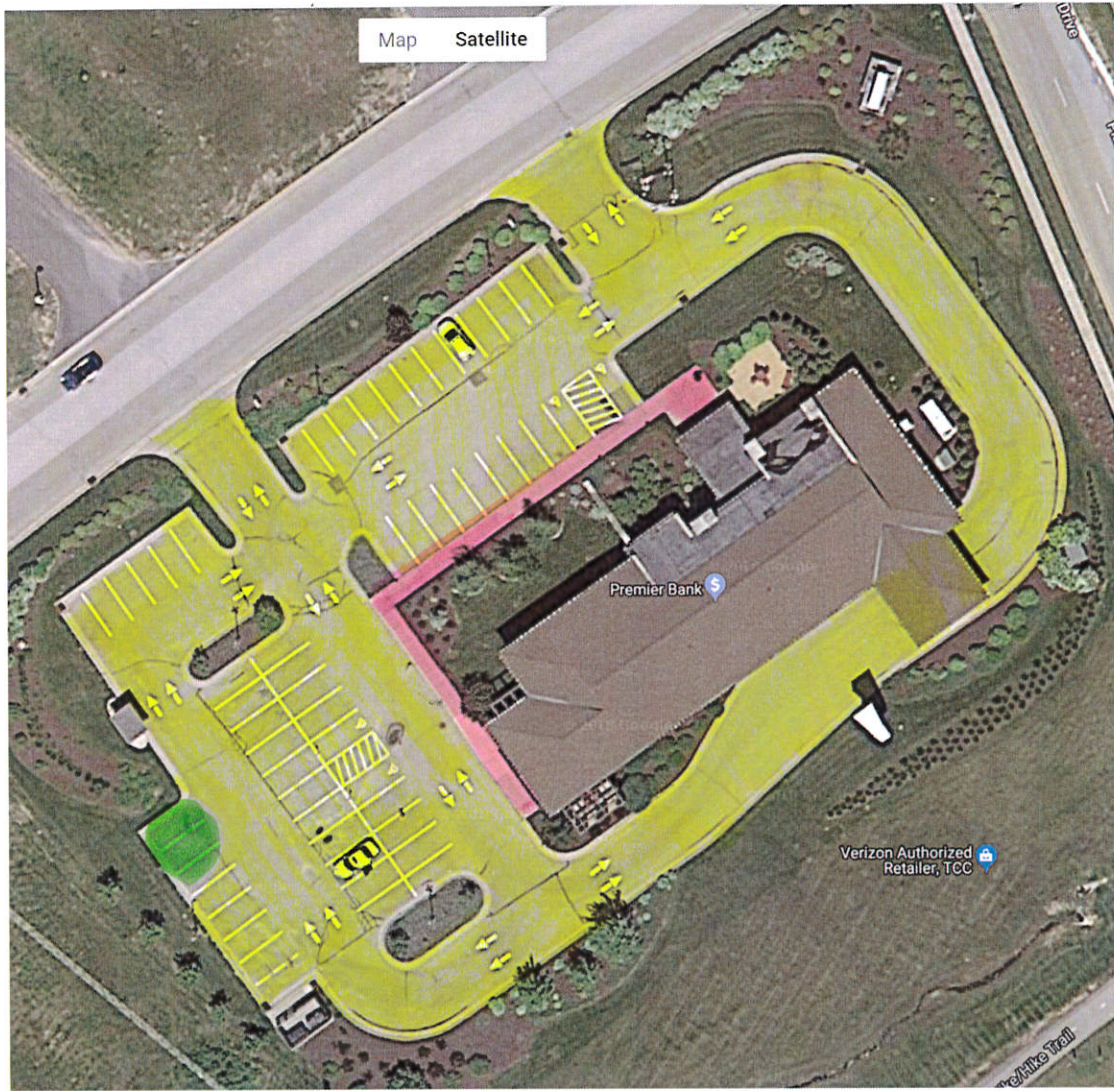

# Premier Bank

Completion Time: 7:00 AM

2625 NW Arterial

Dubuque, Ia

**Yellow**= Areas that need to be plowed

**Green**= Snow pile locations

**Pink**= Keeping accounts open sidewalks

**Blue**= Final cleanup sidewalks

Sidewalks must be cleared at this site.