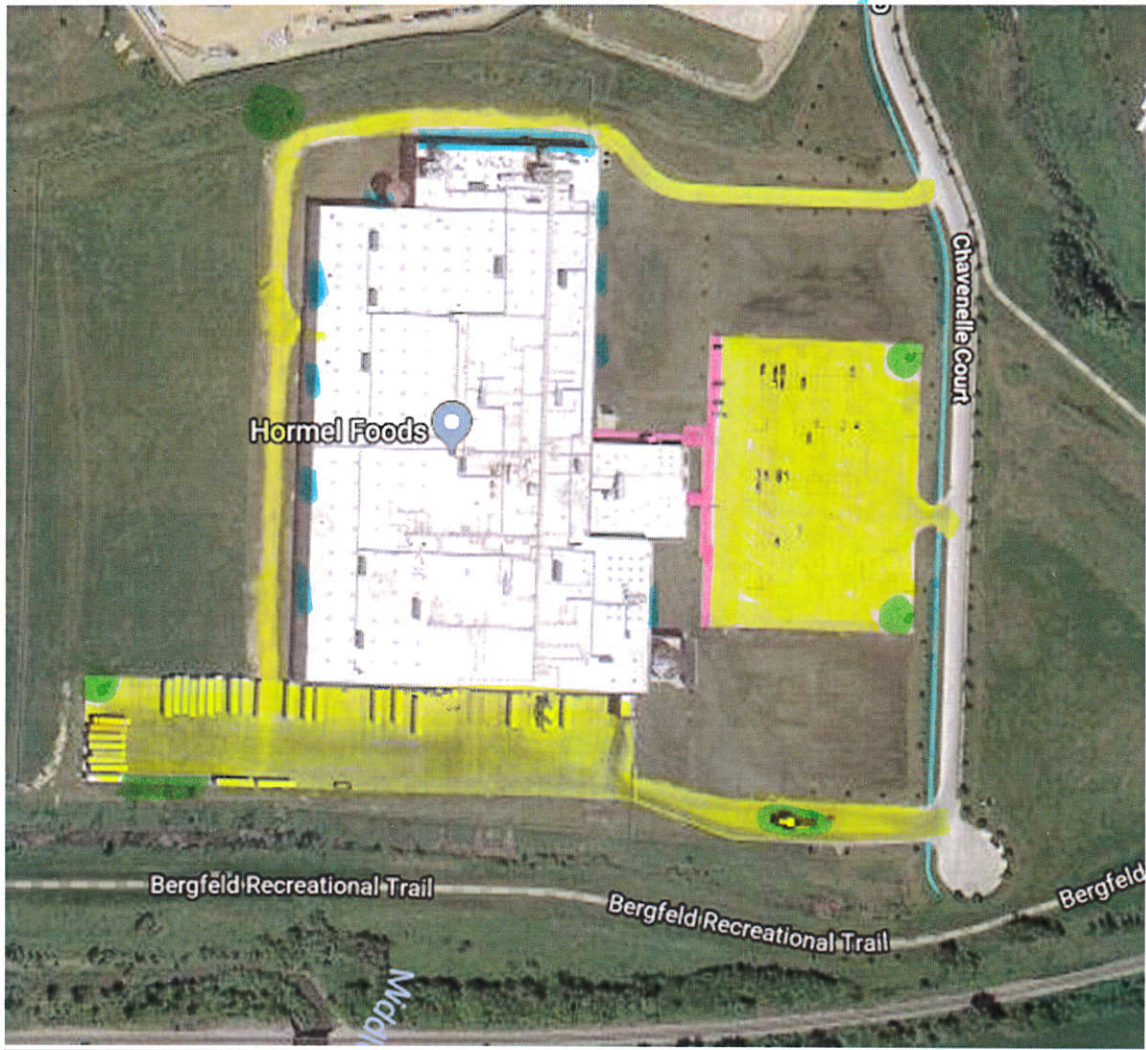

Hormel

Completion Time: 4:30 AM

1205 Chavenelle Road

Dubuque, Ia

Yellow= Areas that need to be plowed

Green= Snow pile locations

Pink= Keeping accounts open sidewalks

Blue= Final cleanup sidewalks

Sidewalks must be cleared at this site.