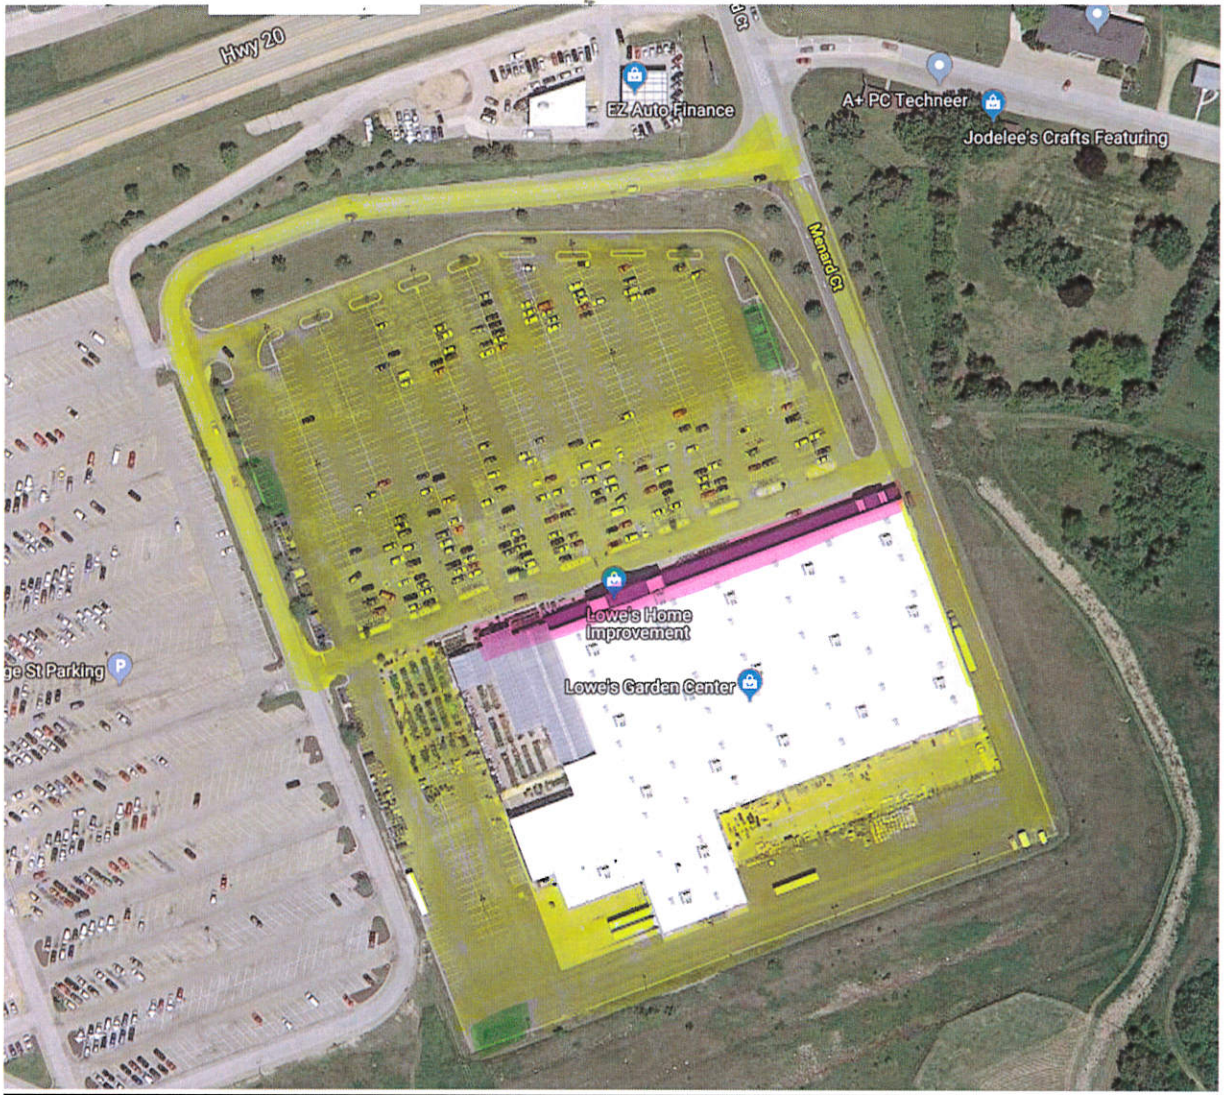

# Lowes

Completion Time: 5:30 AM

4100 Dodge Street

Dubuque, Ia

**Yellow**= Areas that need to be plowed

**Green**= Snow pile locations

**Pink**= Keeping accounts open sidewalks

**Blue**= Final cleanup sidewalks

Sidewalks must be cleared at this site.