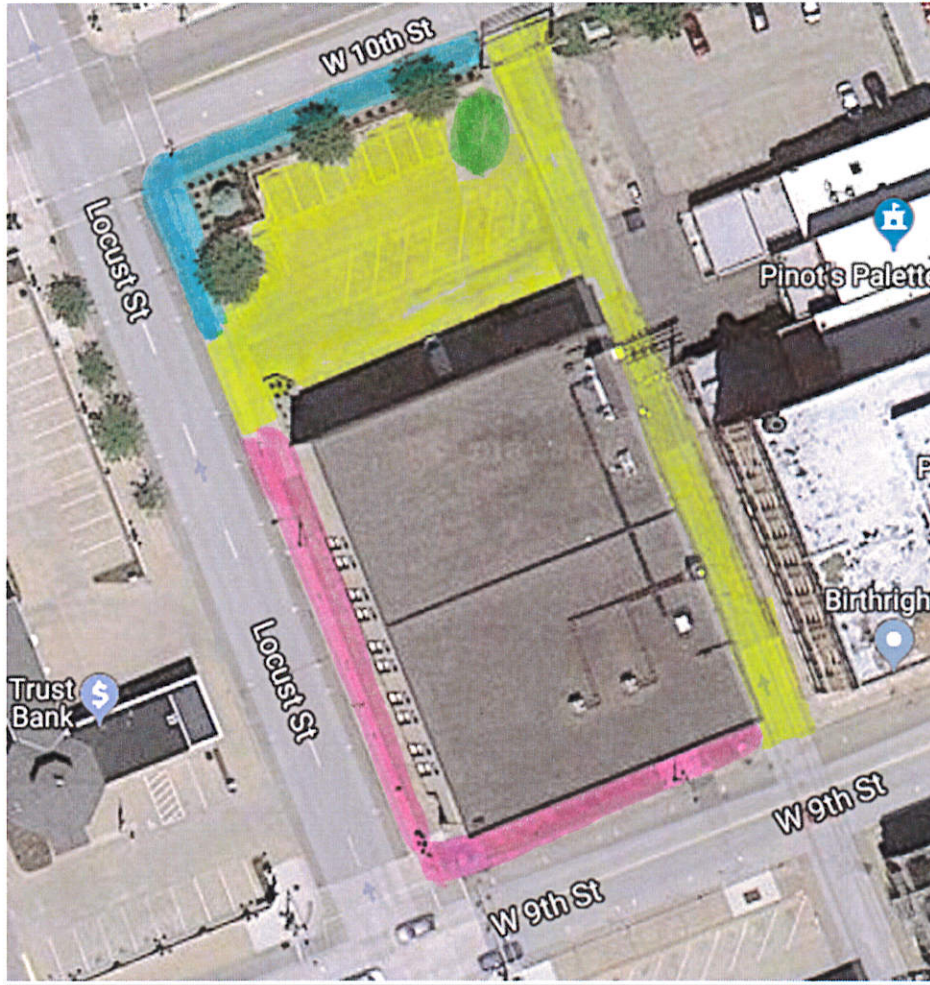

Century Link Locust

Completion Time: Anytime

900 Locust Street

Dubuque, Ia

Yellow= Areas that need to be plowed

Green= Snow pile locations

Pink= Keeping accounts open sidewalks

Blue= Final cleanup sidewalks

Sidewalks must be cleared at this site.