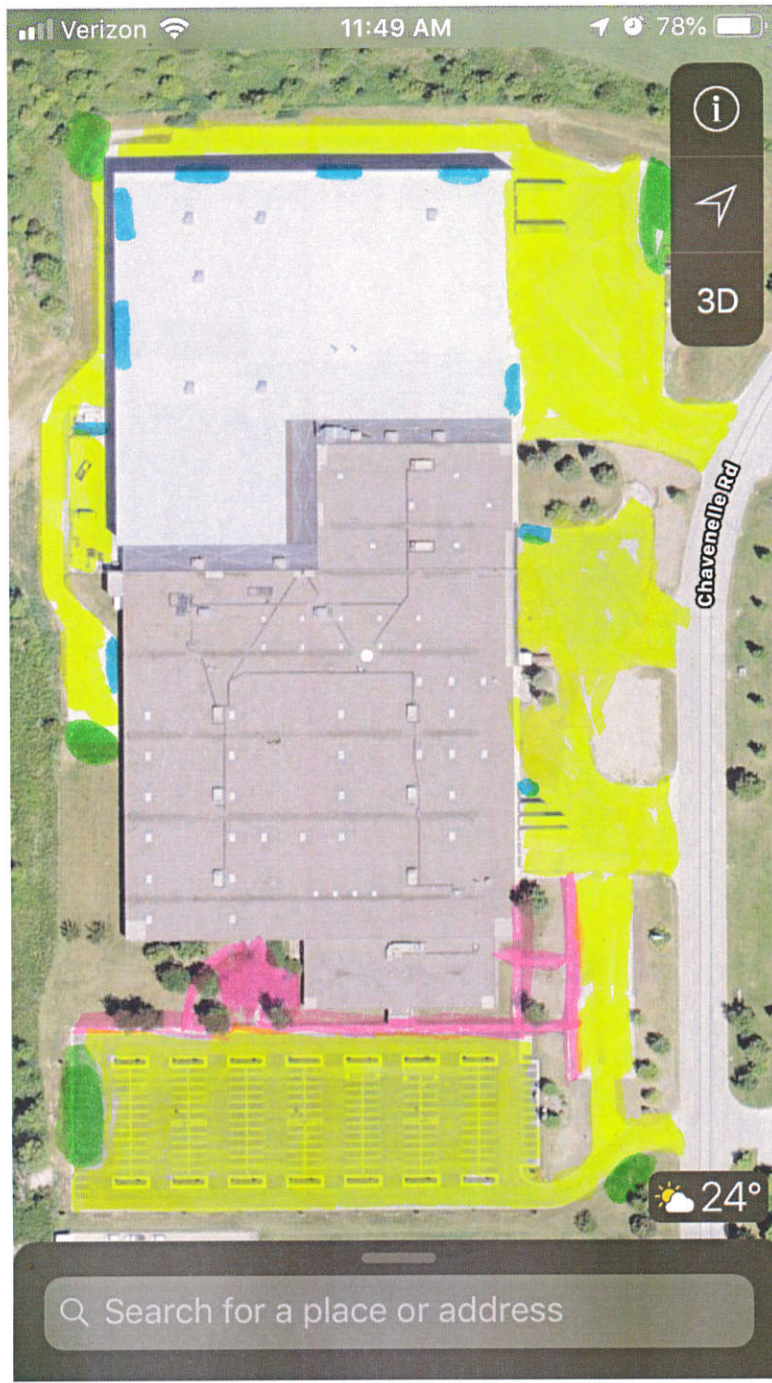

# Rite Hite

Completion Time: 4:00 AM  
4343 Chavenelle Road  
Dubuque, Ia

**Yellow**= Areas that need to be plowed

**Green**= Snow pile locations

**Pink**= Keeping accounts open sidewalks

**Blue**= Final cleanup sidewalks

Sidewalks must be cleared at this site.