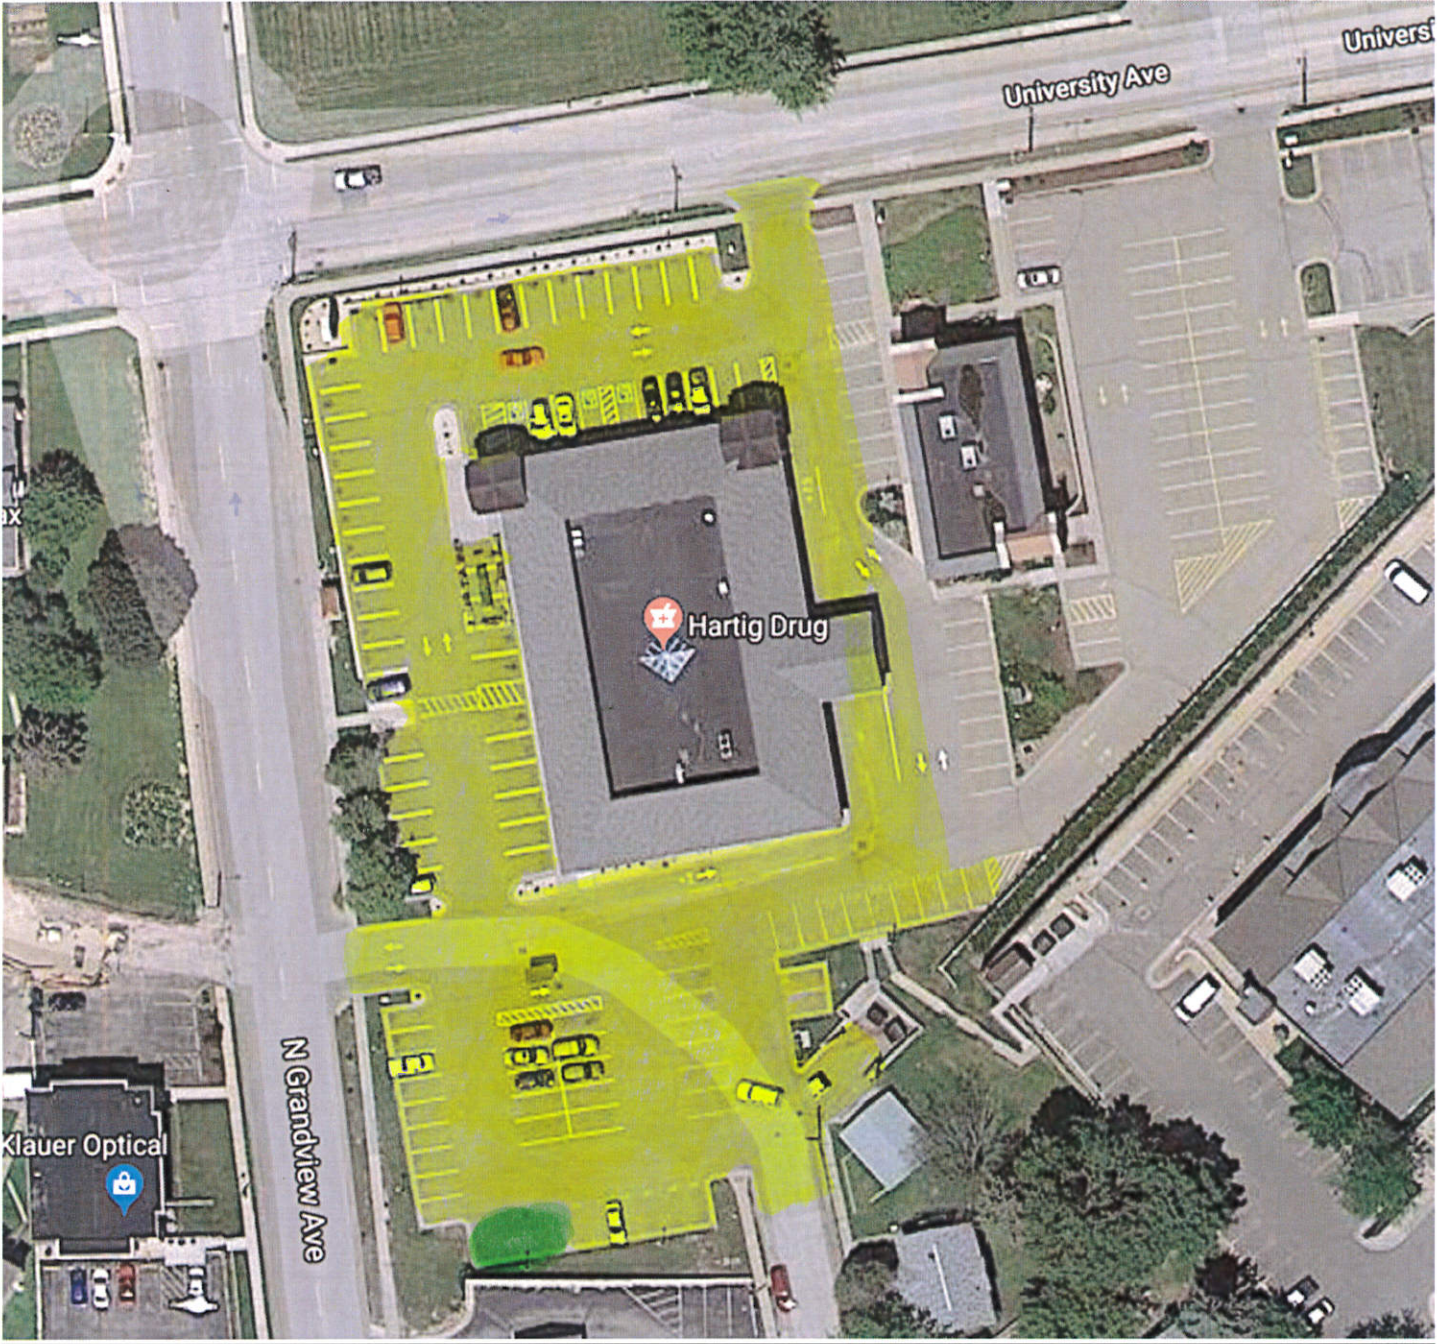

Hartig University

Completion Time: 5:00 AM

1600 University Avenue

Dubuque, Ia

**Yellow**= Areas that need to be plowed

**Green**= Snow pile locations