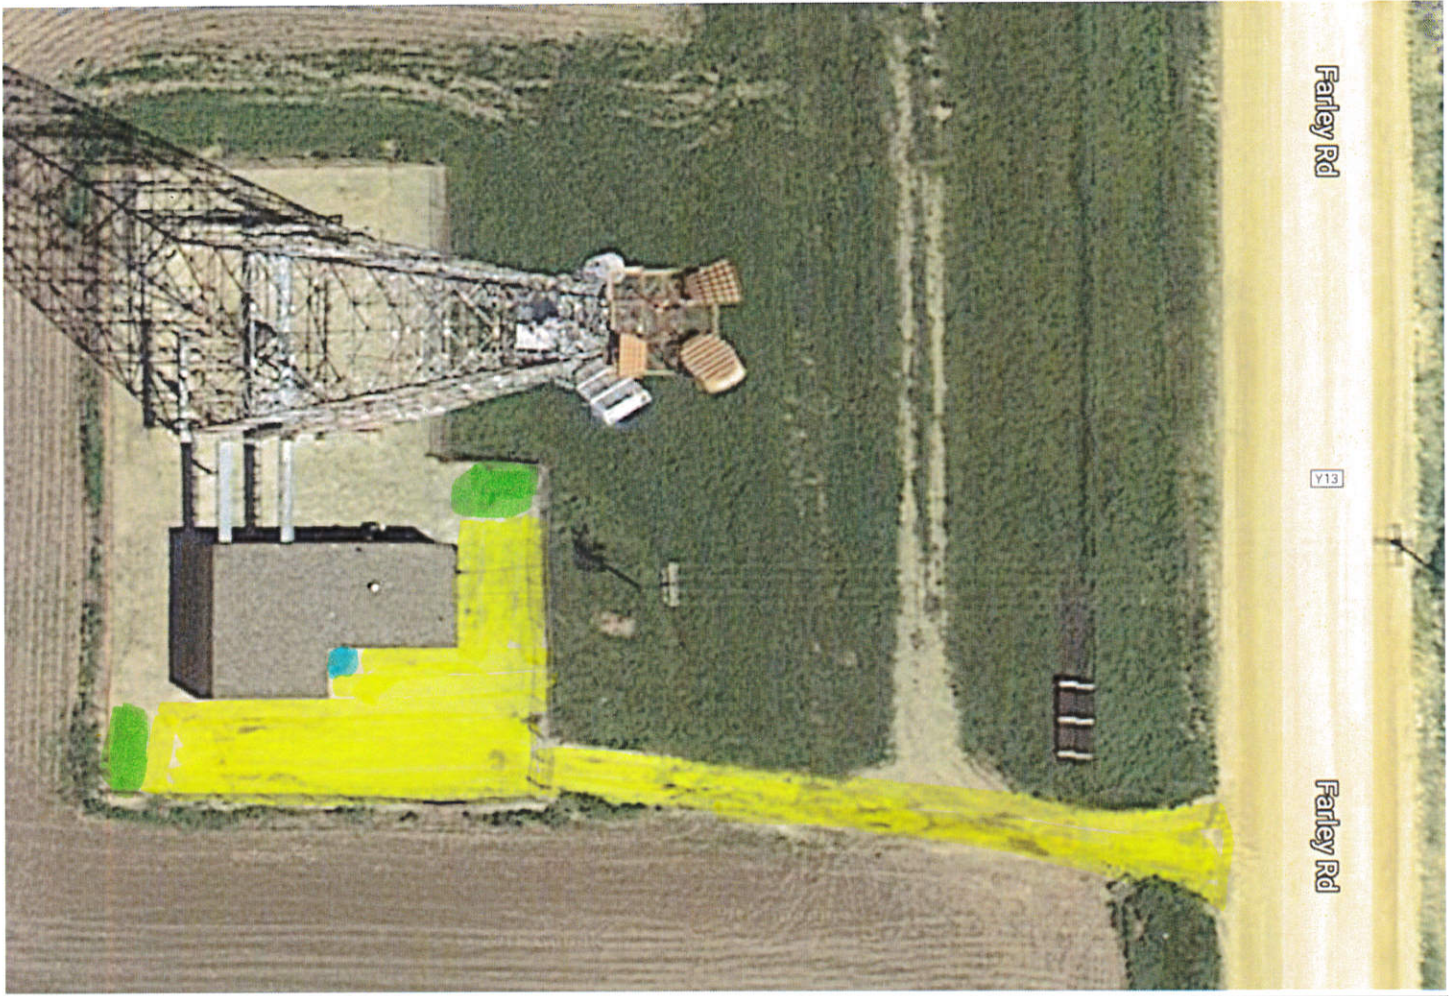

Century Link Farley

Completion Time: Anytime

9625 Farley Road

Farley, la

Yellow= Areas that need to be plowed

Green= Snow pile locations

Pink= Keeping accounts open sidewalks

Blue= Final cleanup sidewalks

Sidewalks must be cleared at this site.