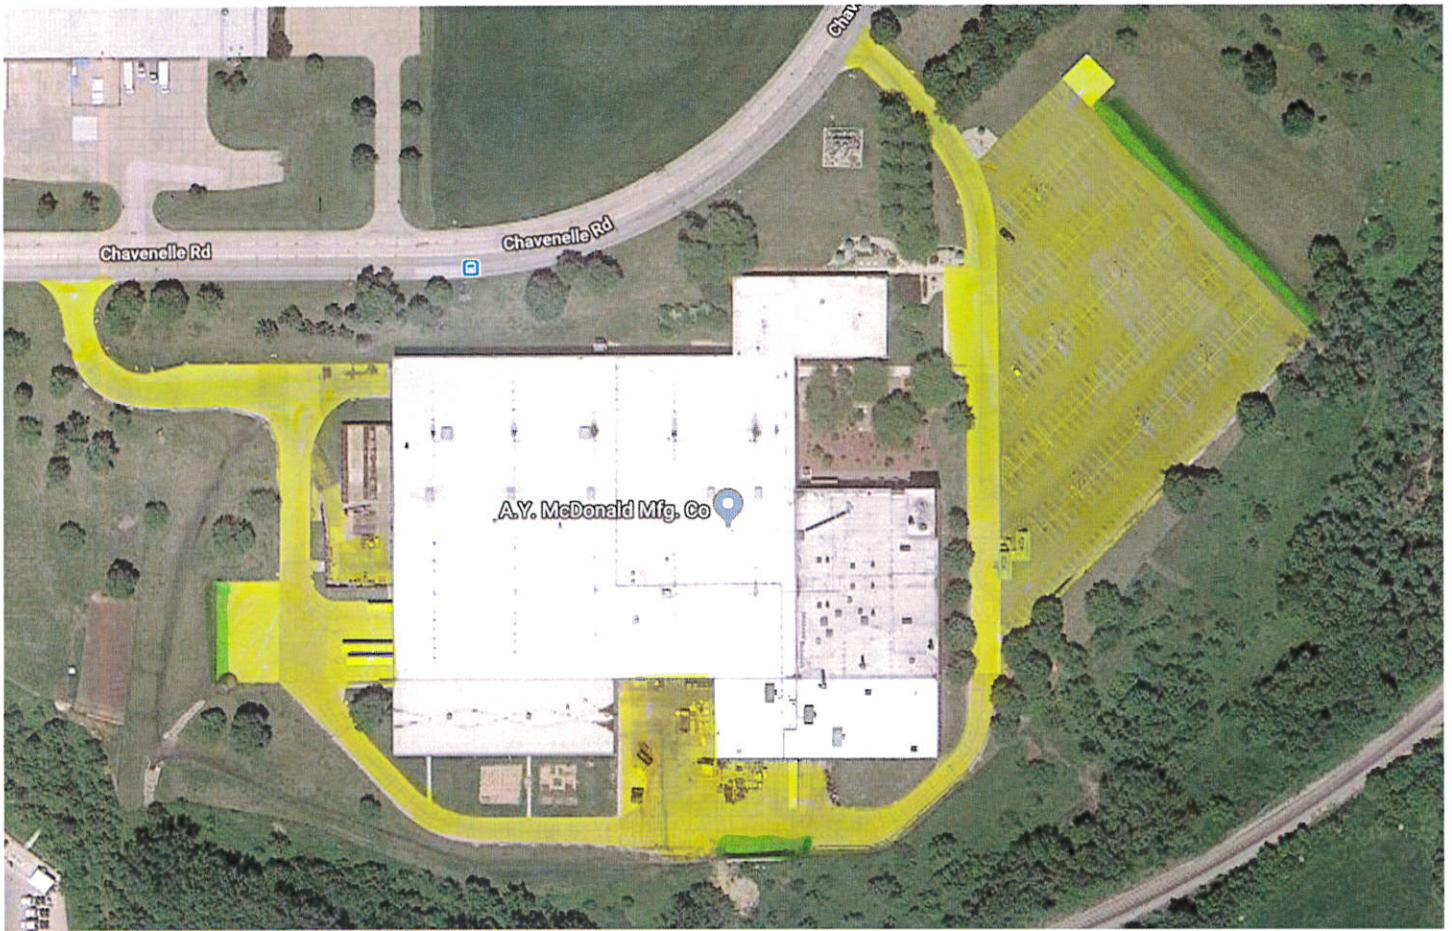

# AY McDonald

Completion Time: 4:00 AM

4800 Chavenelle Road

Dubuque, la

**Yellow**= Areas that need to be plowed

**Green**= Snow pile locations