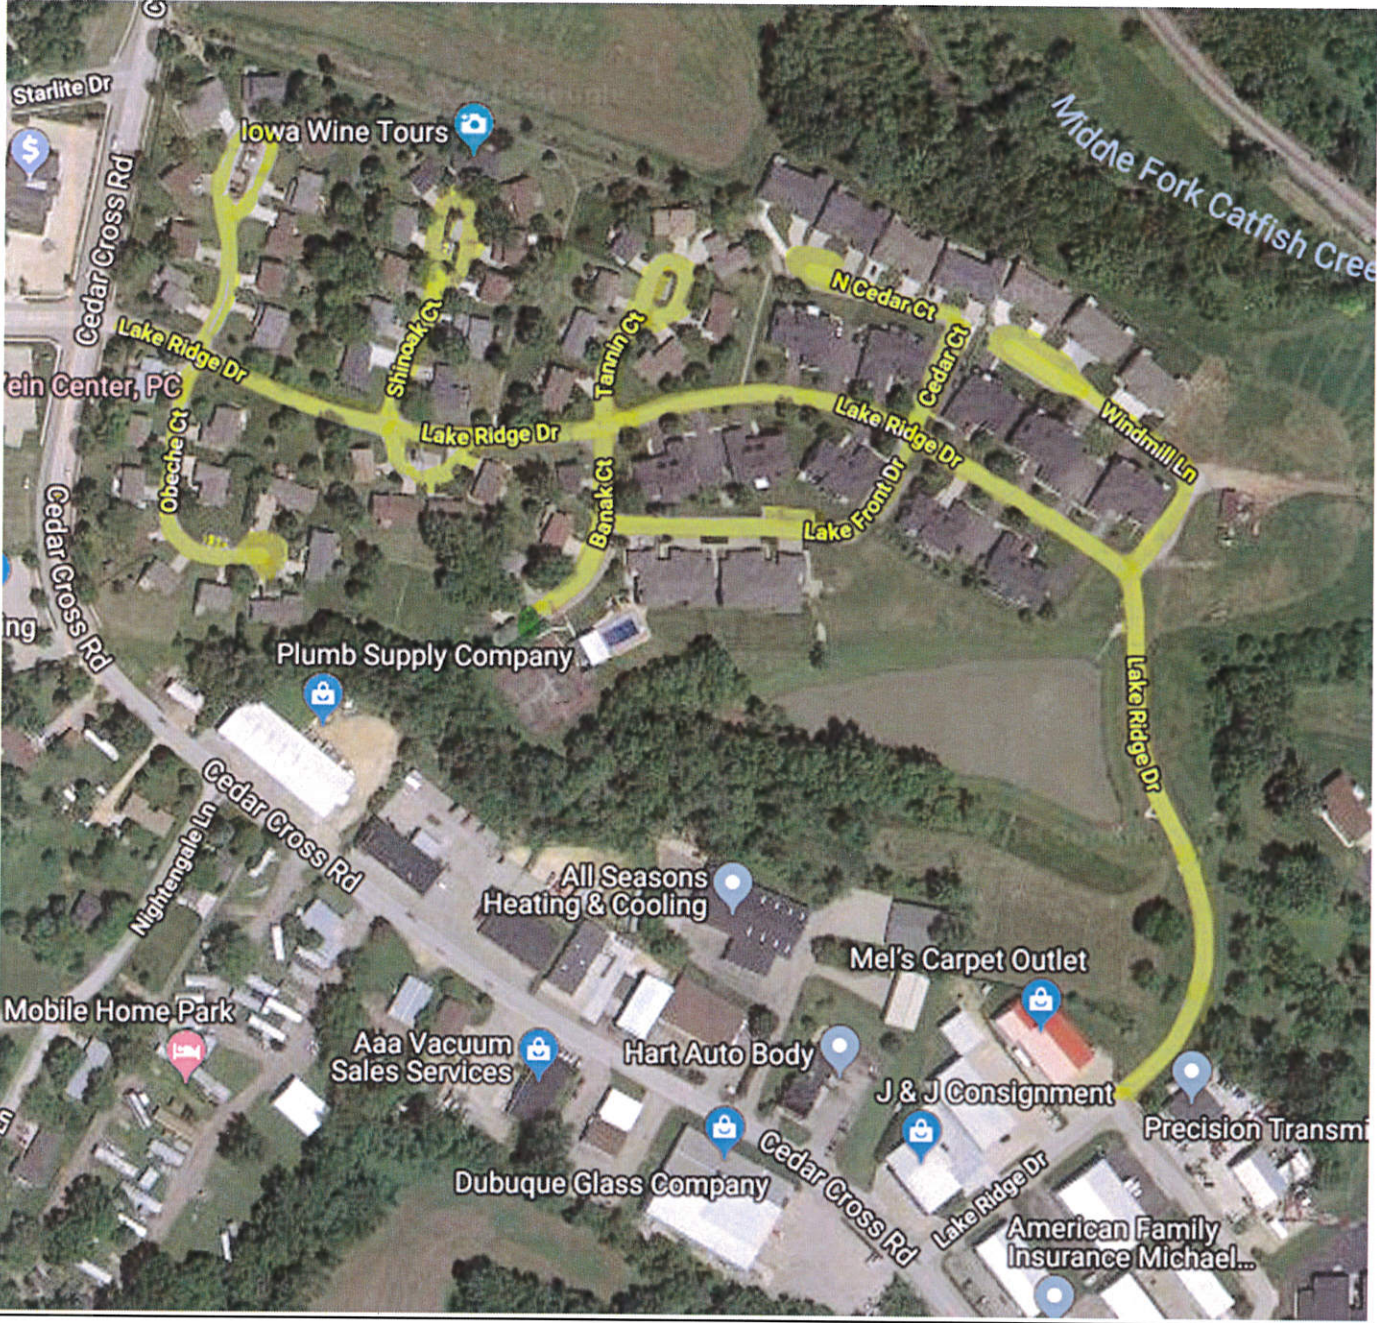

# Cedar Lake

Completion Time: 6:00 AM

Cedar Cross Road

Dubuque, Ia

**Yellow** = Areas that need to be plowed

**Green** = Snow pile locations