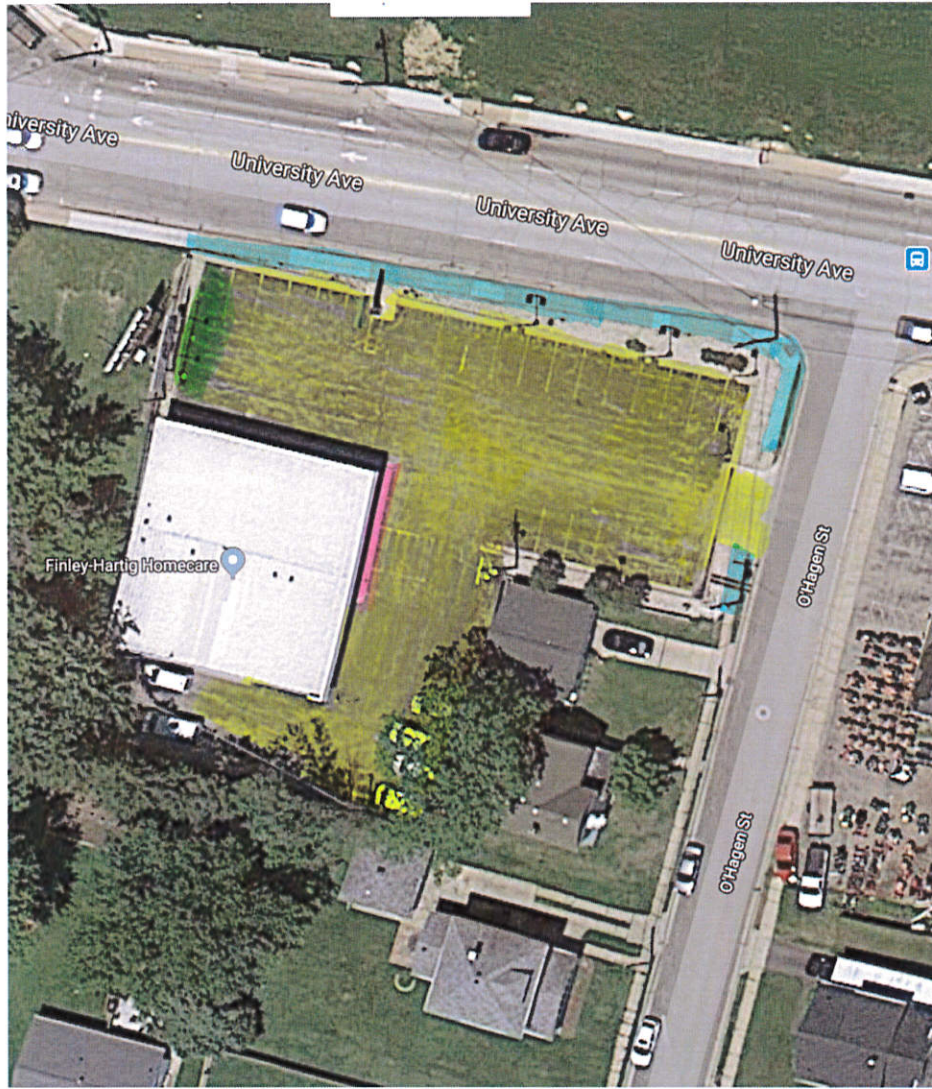

# Hartig Finley

Completion Time: 5:00 AM

2822 University Avenue

Dubuque, Ia

**Yellow**= Areas that need to be plowed

**Green**= Snow pile locations

**Pink**= Keeping accounts open sidewalks

**Blue**= Final cleanup sidewalks

Sidewalks must be cleared at this site.