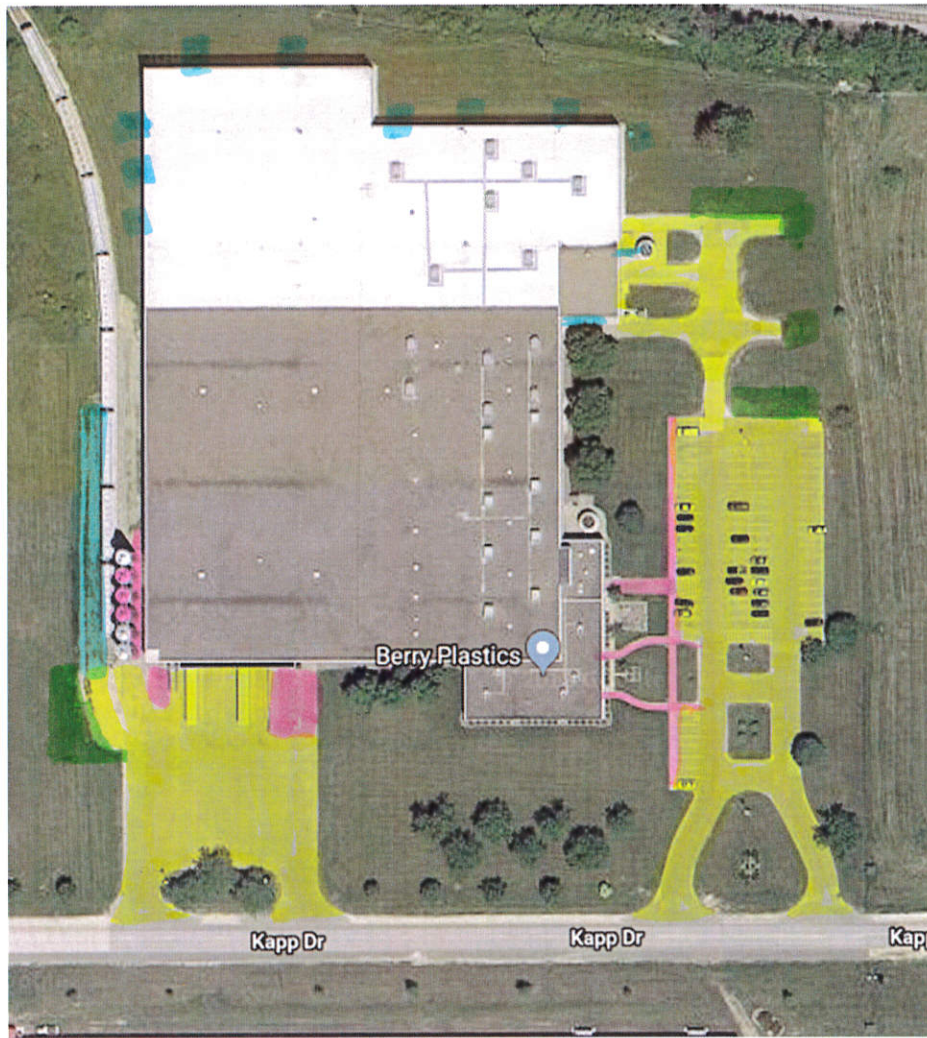

Berry Plastics

Completion Time: 4:00 AM

19101 Kapp Drive

Peosta, Ia

Yellow= Areas that need to be plowed

Green= Snow pile locations

Pink= Keeping accounts open sidewalks

Blue= Final cleanup sidewalks

Sidewalks must be cleared at this site.