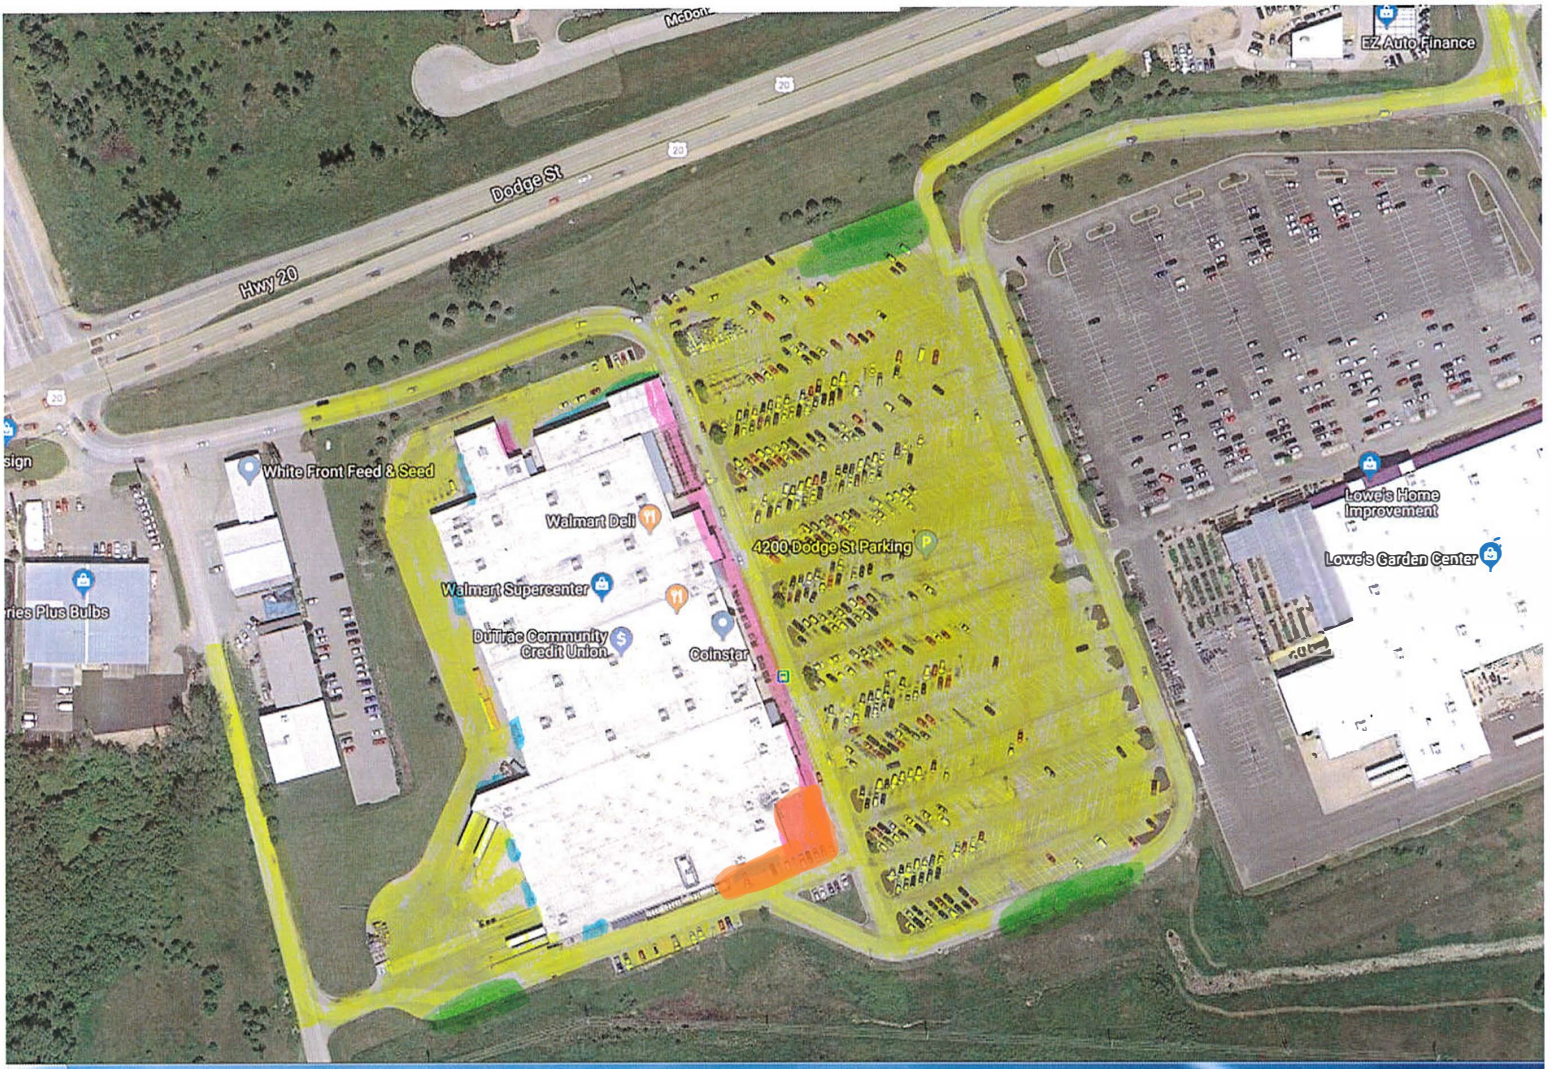

Wal-Mart

Completion Time: 24/7

4200 Dodge Street

Dubuque, Ia

Orange = High Priority - Grocery Pickup

Yellow = Areas that need to be plowed

Green = Snow pile locations

Pink = Keeping accounts open sidewalks

Blue = Final cleanup sidewalks Sidewalks

must be cleared at this site.