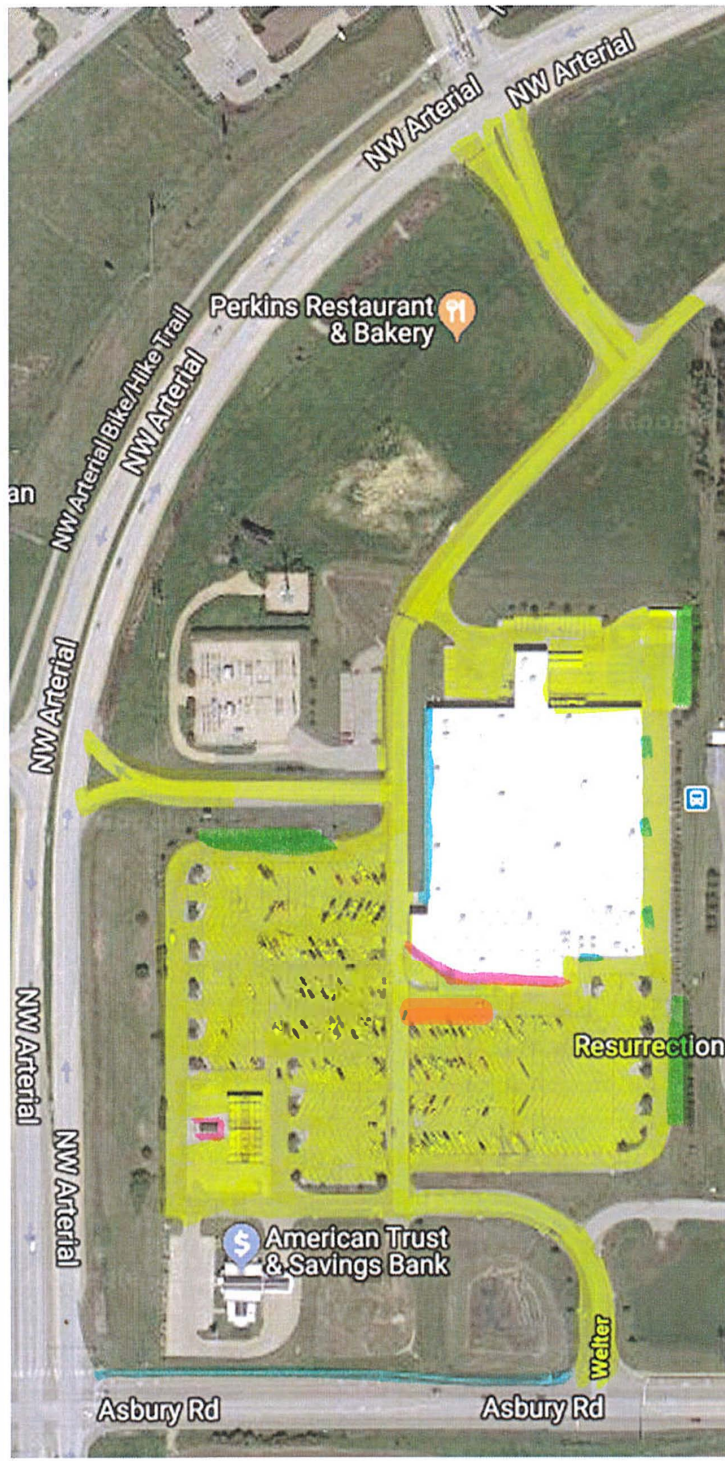

Sam's

Completion Time: 6:00 AM
4400 Asbury Road
Dubuque, Ia

- Orange = High Priority - Grocery Pickup
- Yellow = Areas that need to be plowed
- Green = Snow pile locations
- Pink = Keeping accounts open sidewalks
- Blue = Final cleanup sidewalks Sidewalks must be cleared at this site.