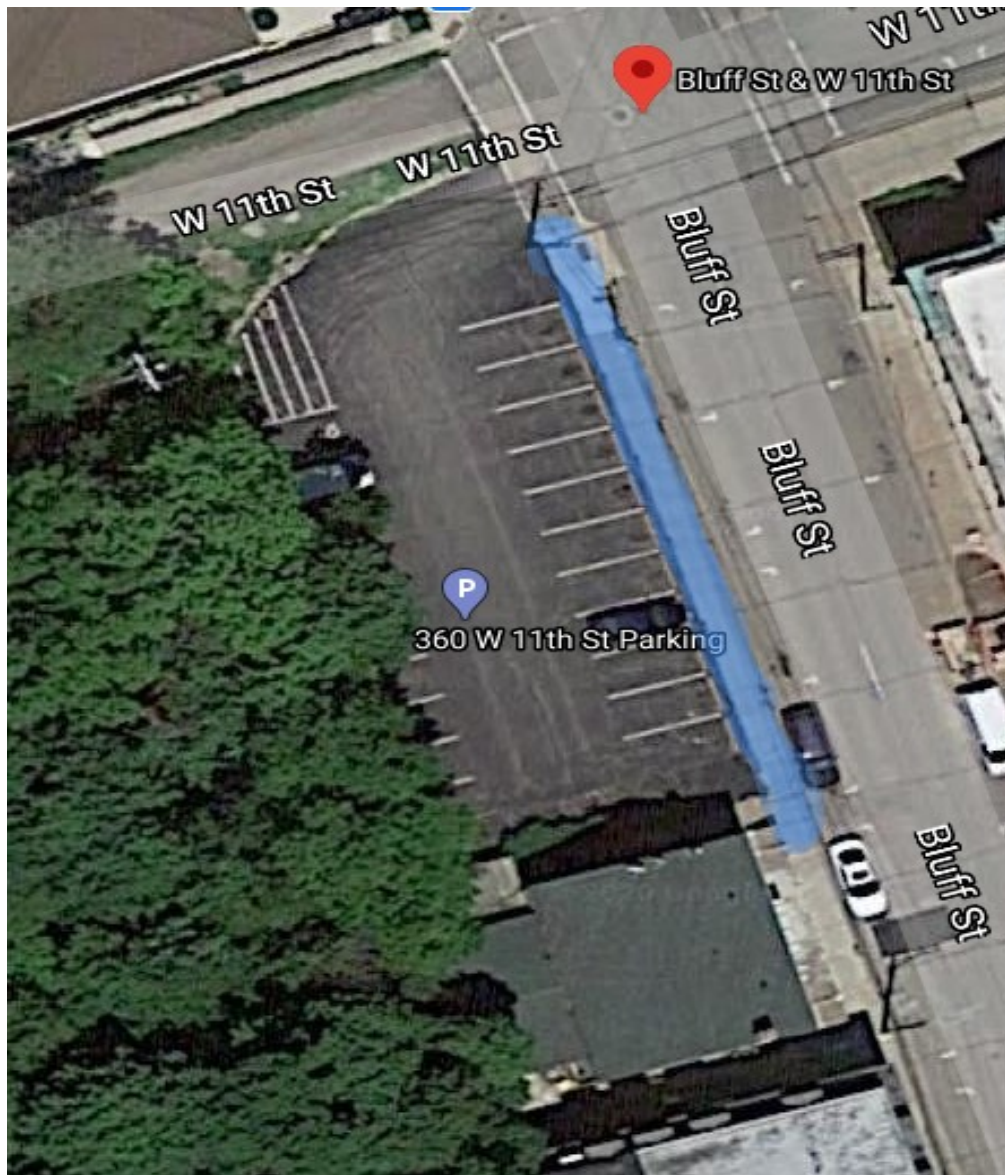

City 11th & Bluff

Completion Time: 6:00 AM

11th & Bluff Sidewalks

Dubuque, Ia

Yellow= Areas that need to be plowed

Green= Snow pile locations

Pink= Keeping accounts open sidewalks

Blue= Final cleanup sidewalks

Sidewalks must be cleared at this site.